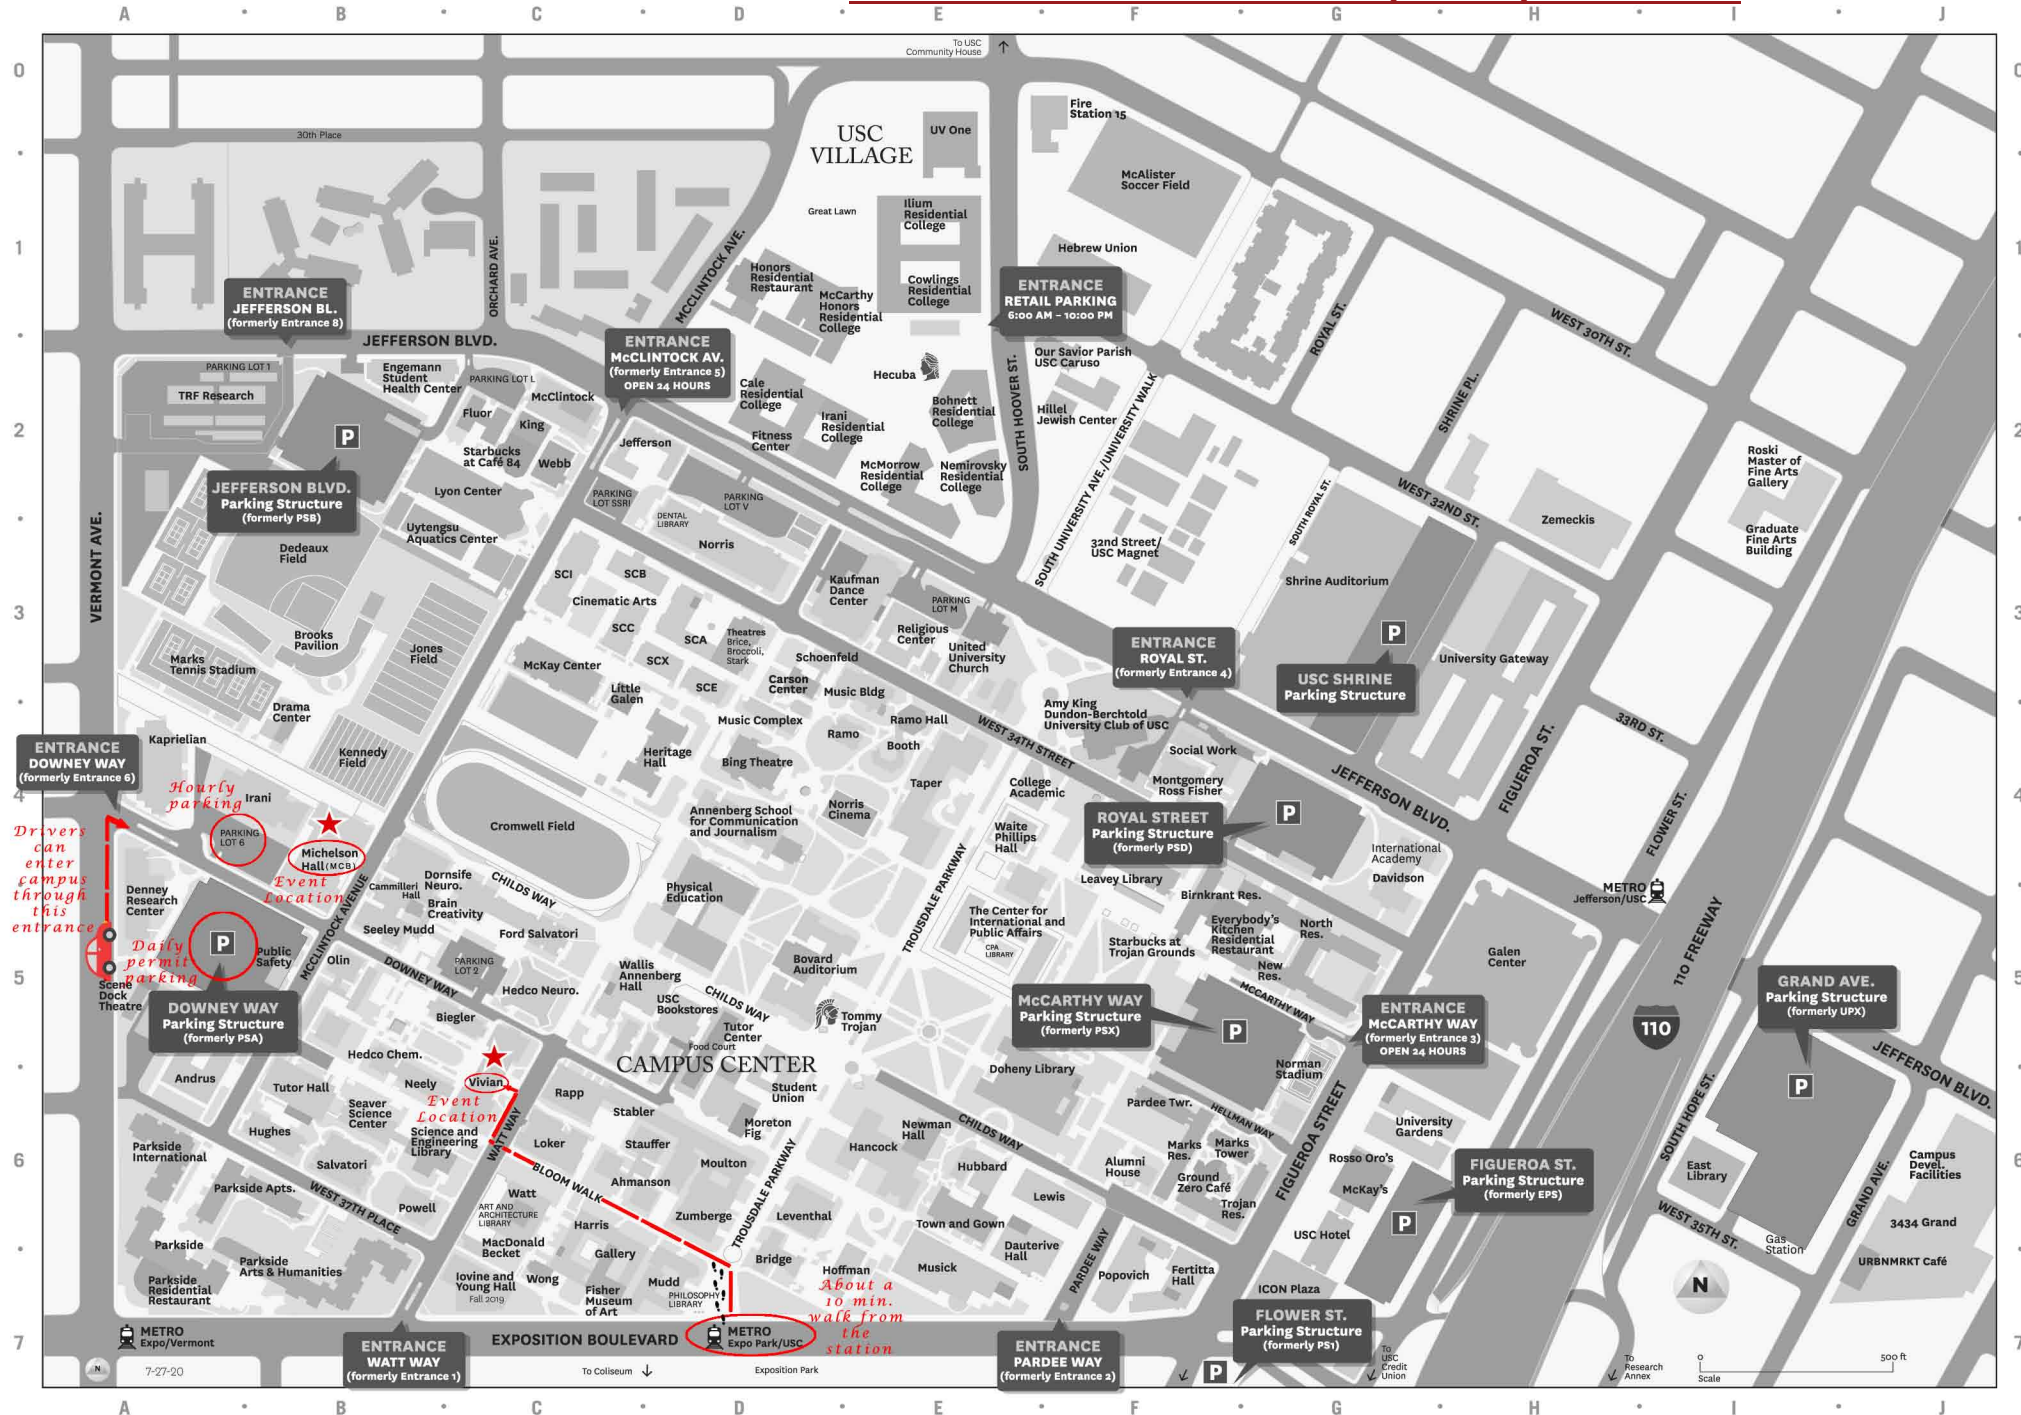

To View USC Interactive Campus Map [Click Here](#)

Drivers can enter campus through this entrance

Hourly parking

Daily permit parking

Event Location

Event Location

About a 10 min. walk from the station